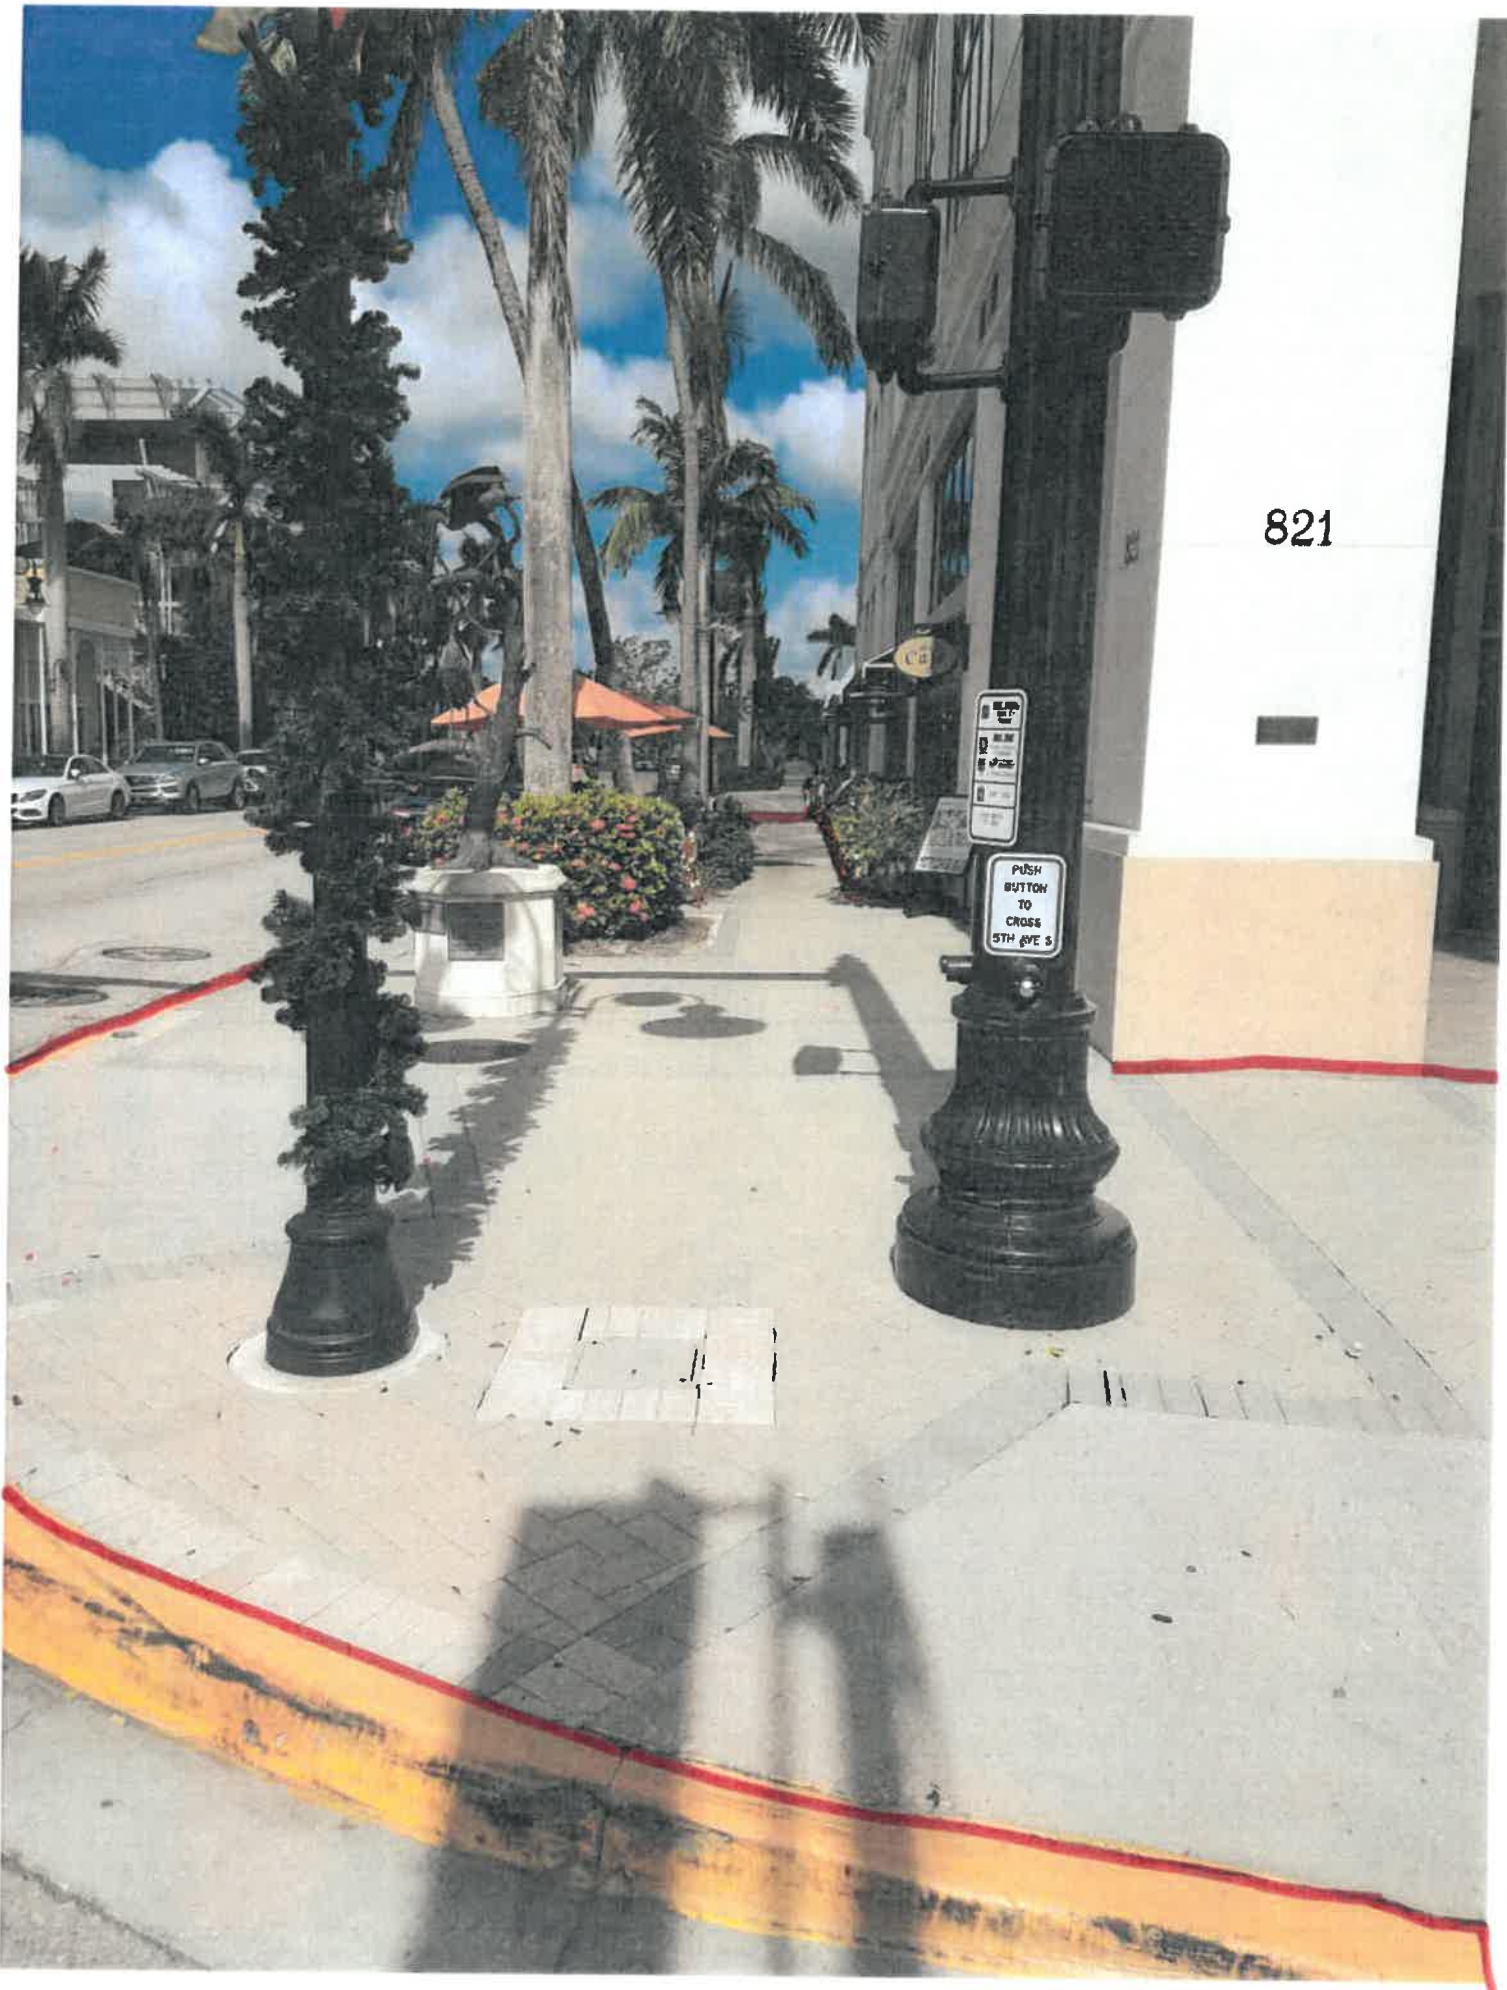

5TH AVE PRESSURE WASHING

PAVER WALKWAY @ 868 5TH AVE. SOUTH

SPRINGLINE LAKE DOCK

Parking Garages @ 4th Ave. South & 6th Ave. South

Parking Garage @ 6th Street

(2) Art Structures at North and South Side

821

STOP
NO PARKING
NO STANDING
NO LOADING
NO UNLOADING

PUSH
BUTTON
TO
CROSS
5TH AVE S

OWS

THE WILLOW
79

PUSH BUTTON TO CROSS
5TH BYE 3

START CROSS
Watch For
Vehicles

DON'T START
Finish Cross
If Started

TIME REMAINING
To Finish Crossin

DON'T CROSS

PUSH BUTTON
TO CROSS

PUSH
BUTTON
TO
CROSS
5TH AVE S

03MO

SPEED
LIMIT
25
ALL STREETS

NO PARKING
IN FRONT
OF STORES

NO PARKING
IN FRONT
OF STORES

THE WIND IN THE WILLOWS

THE WILLOWS