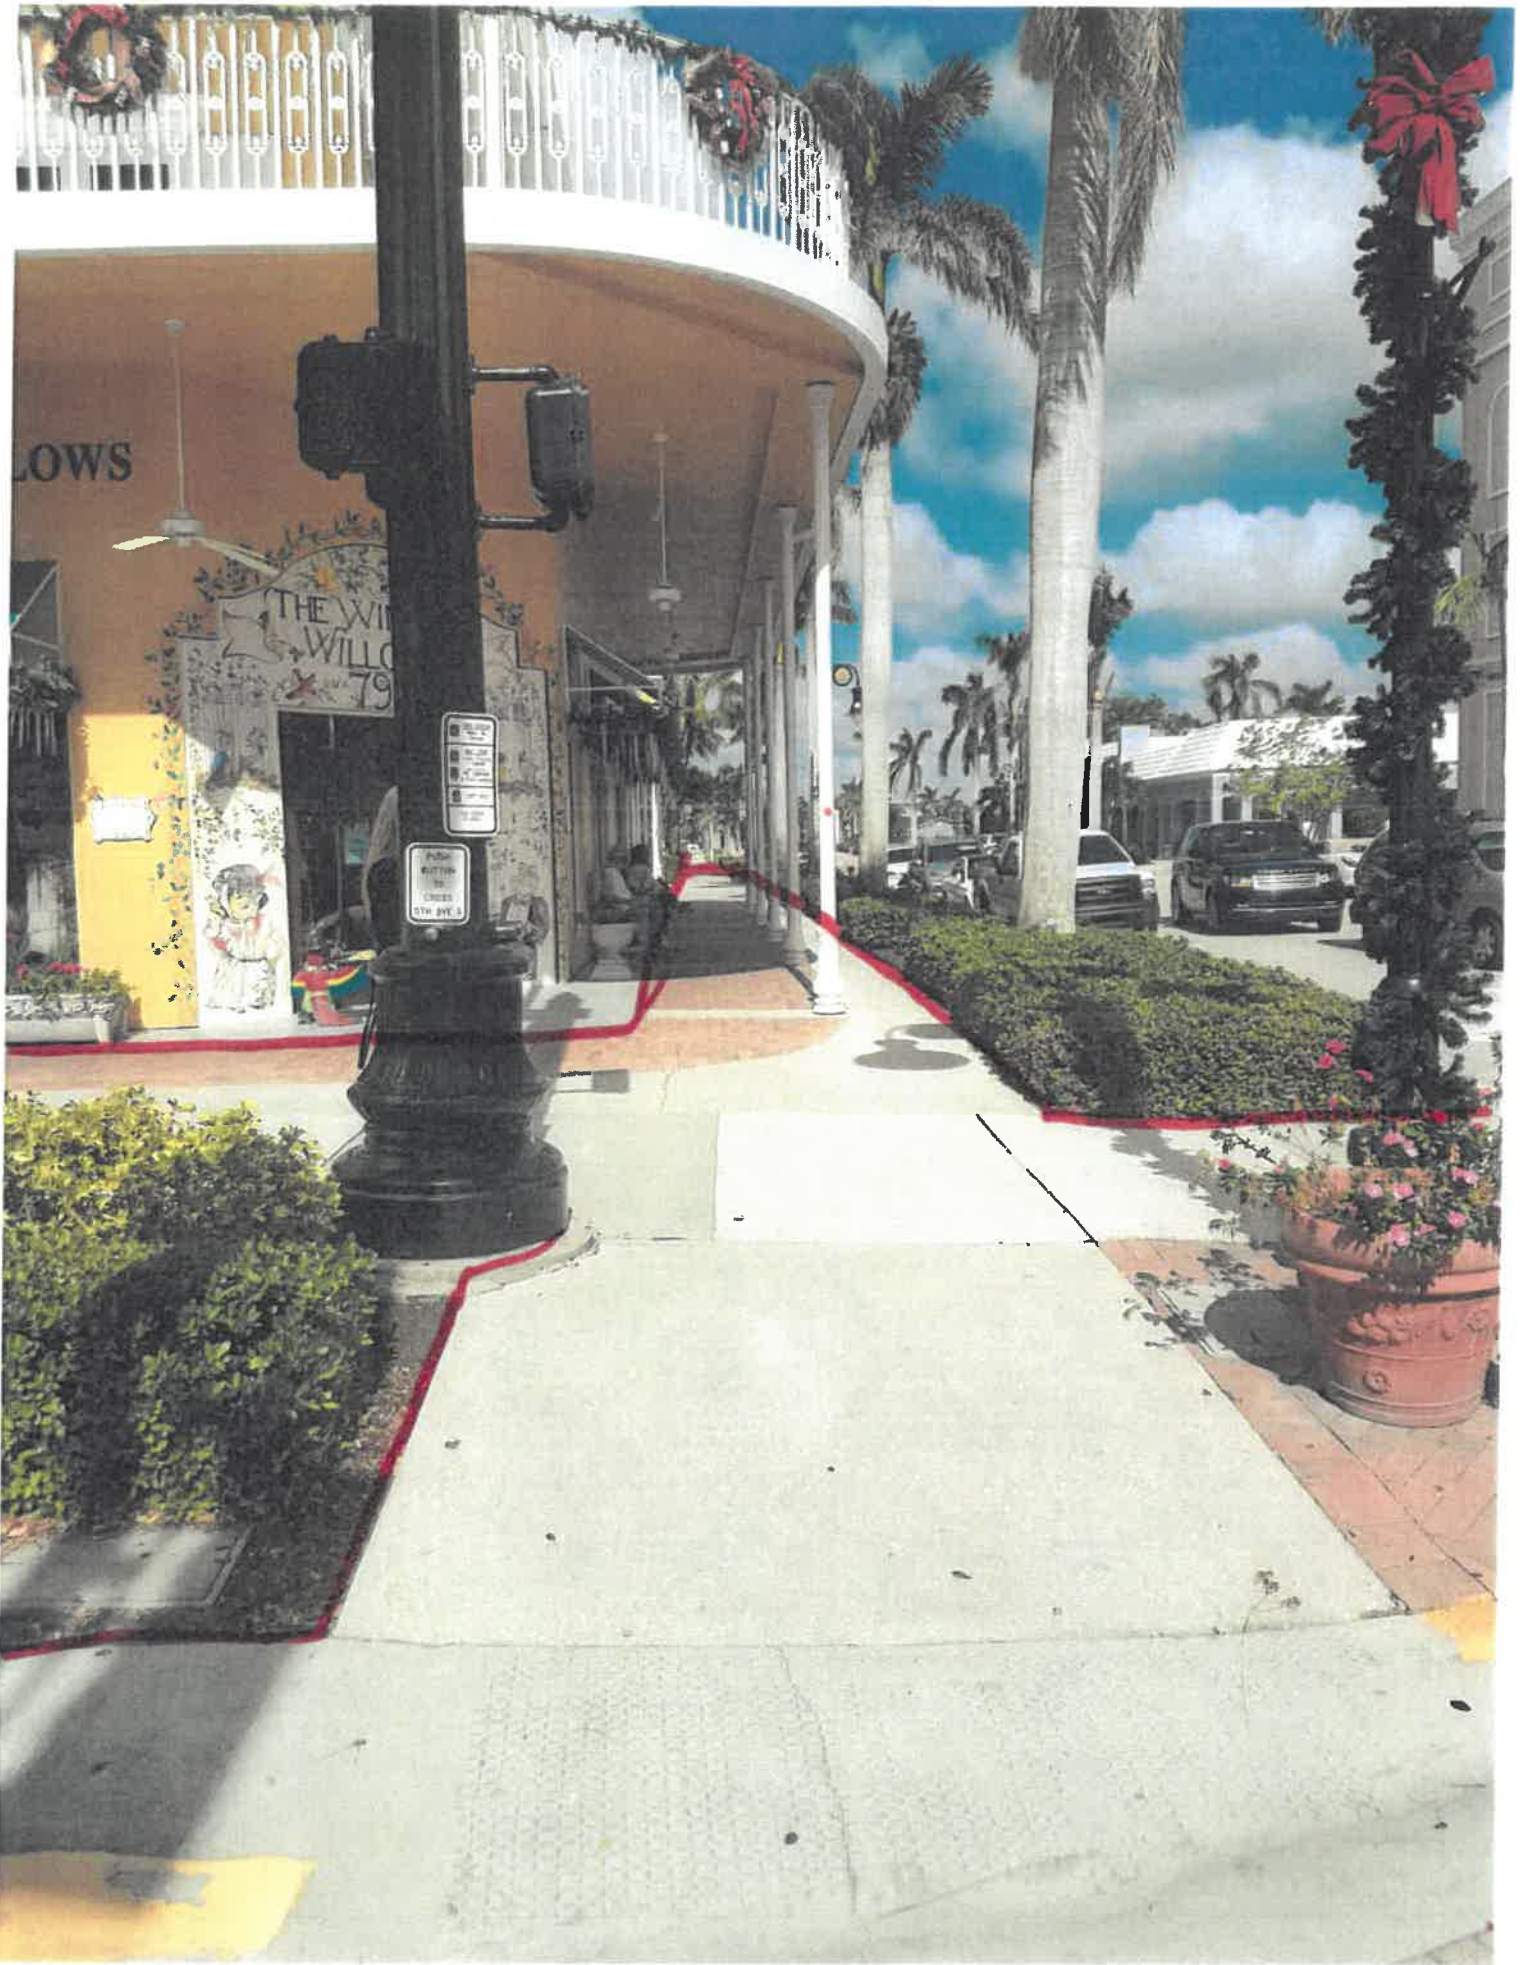

5TH AVE PRESSURE WASHING

PAVER WALKWAY @ 868 5TH AVE. SOUTH

SPRINGLINE LAKE DOCK

Parking Garages @ 4th Ave. South & 6th Ave. South

Parking Garage @ 6th Street

(2) Art Structures at North and South Side

821

STOP
NO PARKING
NO STANDING
NO LOADING
NO UNLOADING

PUSH
BUTTON
TO
CROSS
5TH AVE S

OWS

THE WILLOW
79

PUSH BUTTON TO CROSS
5TH BYE 3

START CROSS
Watch For
Vehicles

DON'T START
Finish Cross
If Started

TIME REMAINING
To Finish Crossin

DON'T CROSS

PUSH BUTTON
TO CROSS

PUSH
BUTTON
TO
CROSS
5TH AVE S

03MO

SPEED
LIMIT
25
ALL STREETS

NO PARKING
IN FRONT
OF STORES

NO PARKING
IN FRONT
OF STORES

THE WIND IN THE WILLOWS

THE WILLOWS