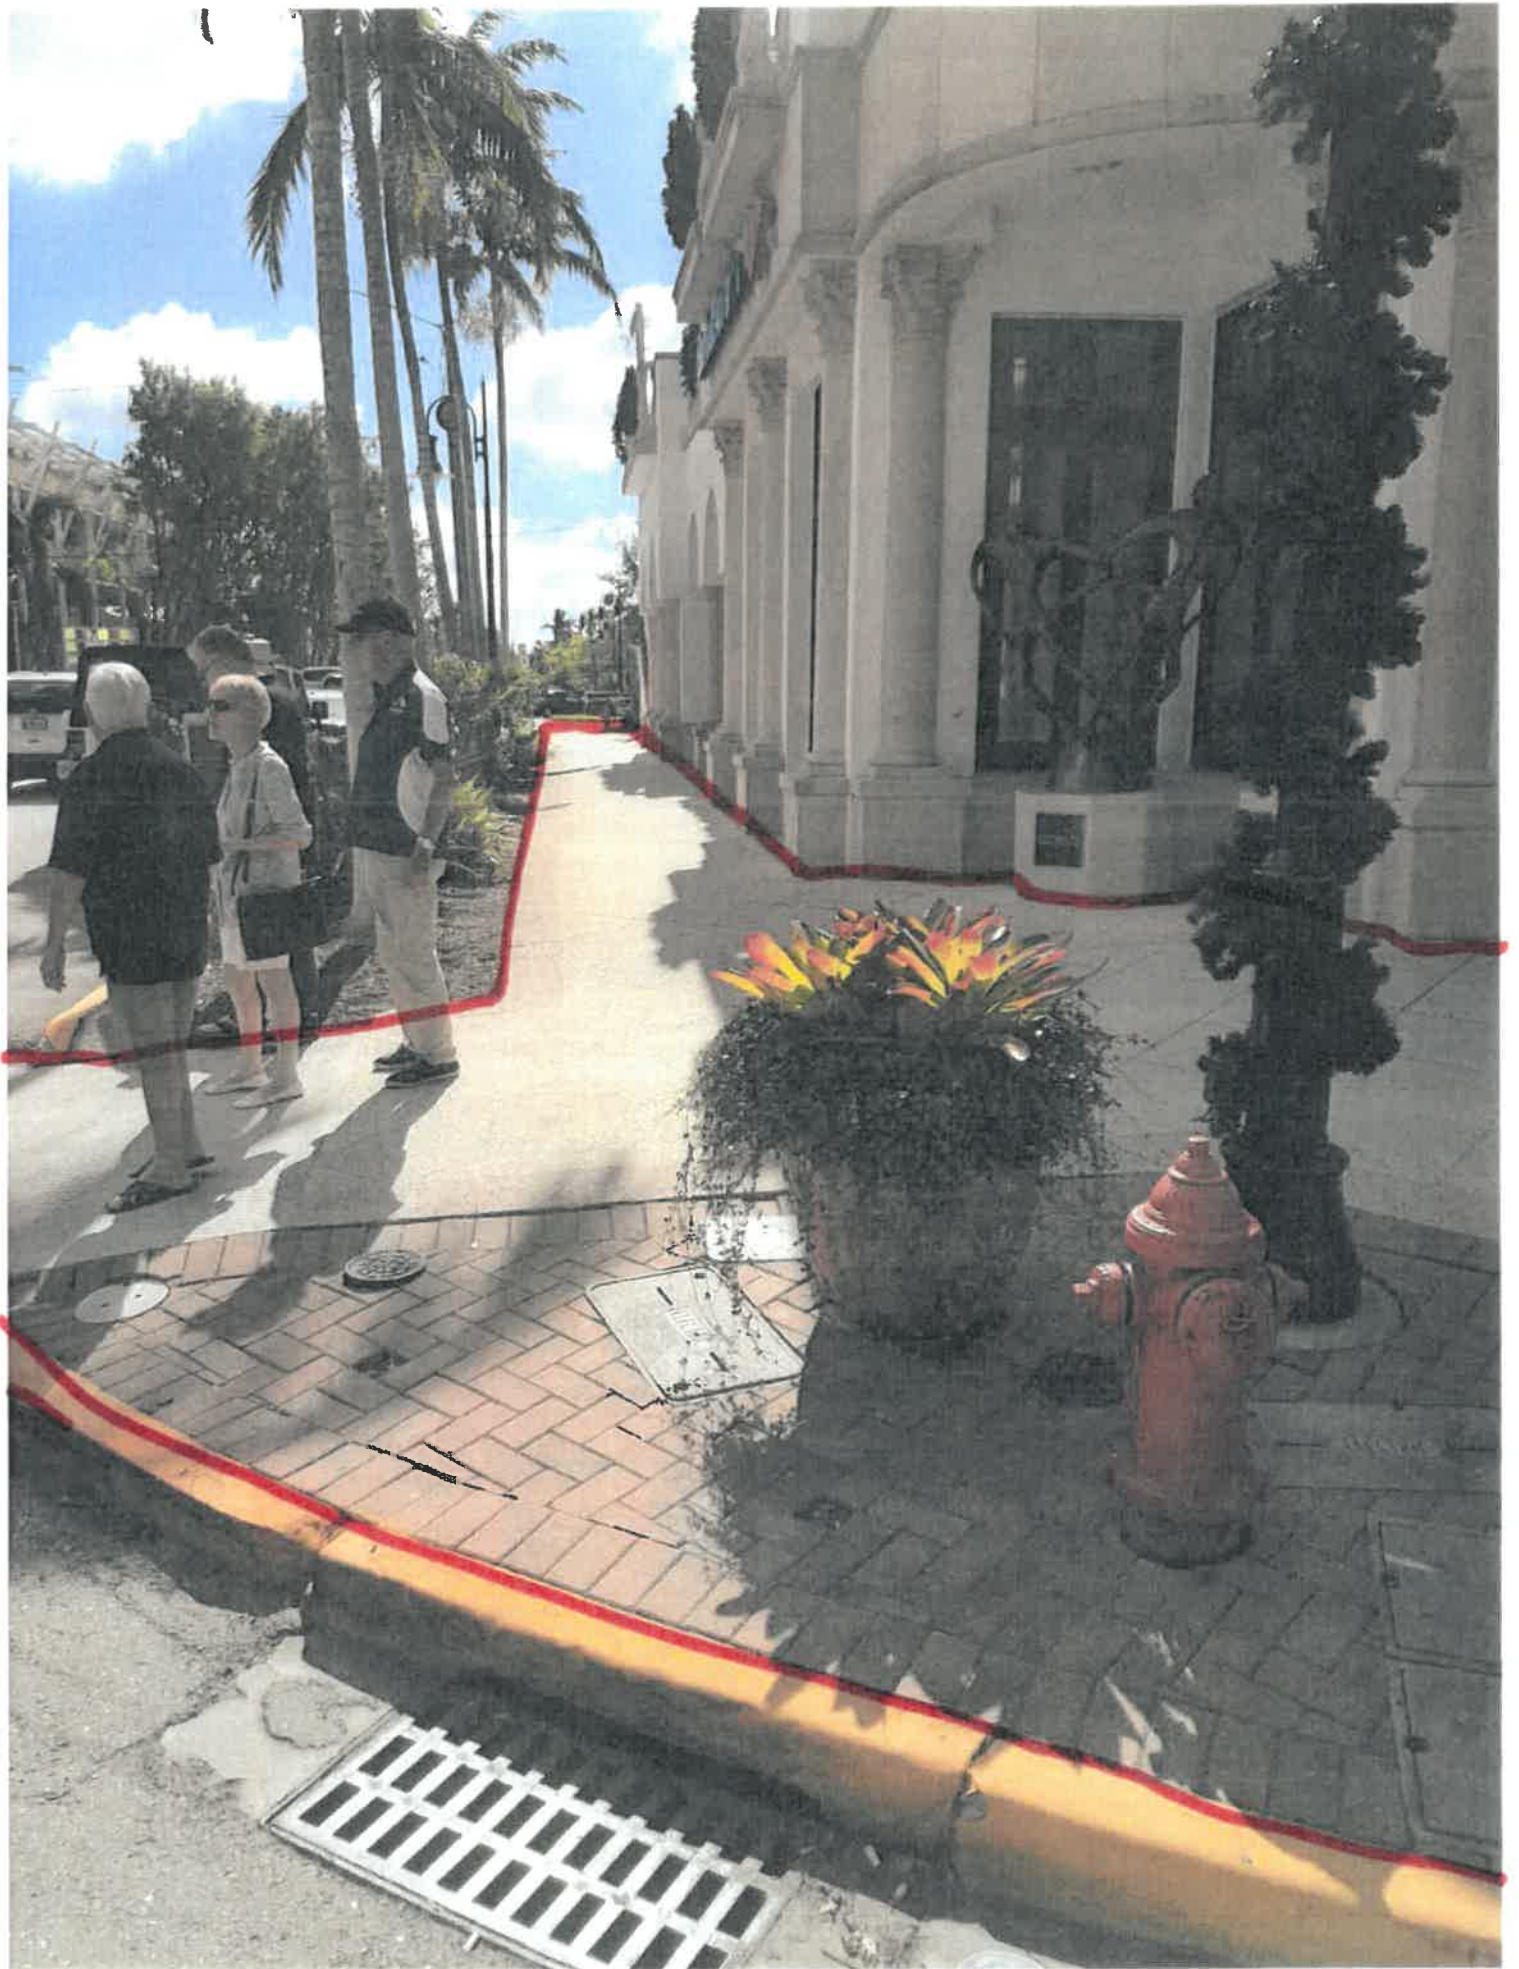

5TH AVE PRESSURE WASHING

PAVER WALKWAY @ 868 5TH AVE. SOUTH

SPRINGLINE LAKE DOCK

Parking Garages @ 4th Ave. South & 6th Ave. South

Parking Garage @ 6th Street

(2) Art Structures at North and South Side

821

STOP
NO PARKING
NO STANDING
NO LOADING
NO UNLOADING

PUSH
BUTTON
TO
CROSS
5TH AVE S

OWS

THE WILLOW
79

PUSH BUTTON TO CROSS
5TH BYE 3

START CROSS
Watch For
Vehicles

DON'T START
Finish Cross
If Started

TIME REMAINING
To Finish Crossin

DON'T CROSS

PUSH BUTTON
TO CROSS

PUSH
BUTTON
TO
CROSS
5TH AVE S

03MO

SPEED
LIMIT
25
ALL STREETS

NO PARKING
IN FRONT
OF STORES

NO PARKING
IN FRONT
OF STORES

THE WIND IN THE WILLOWS

THE WILLOWS