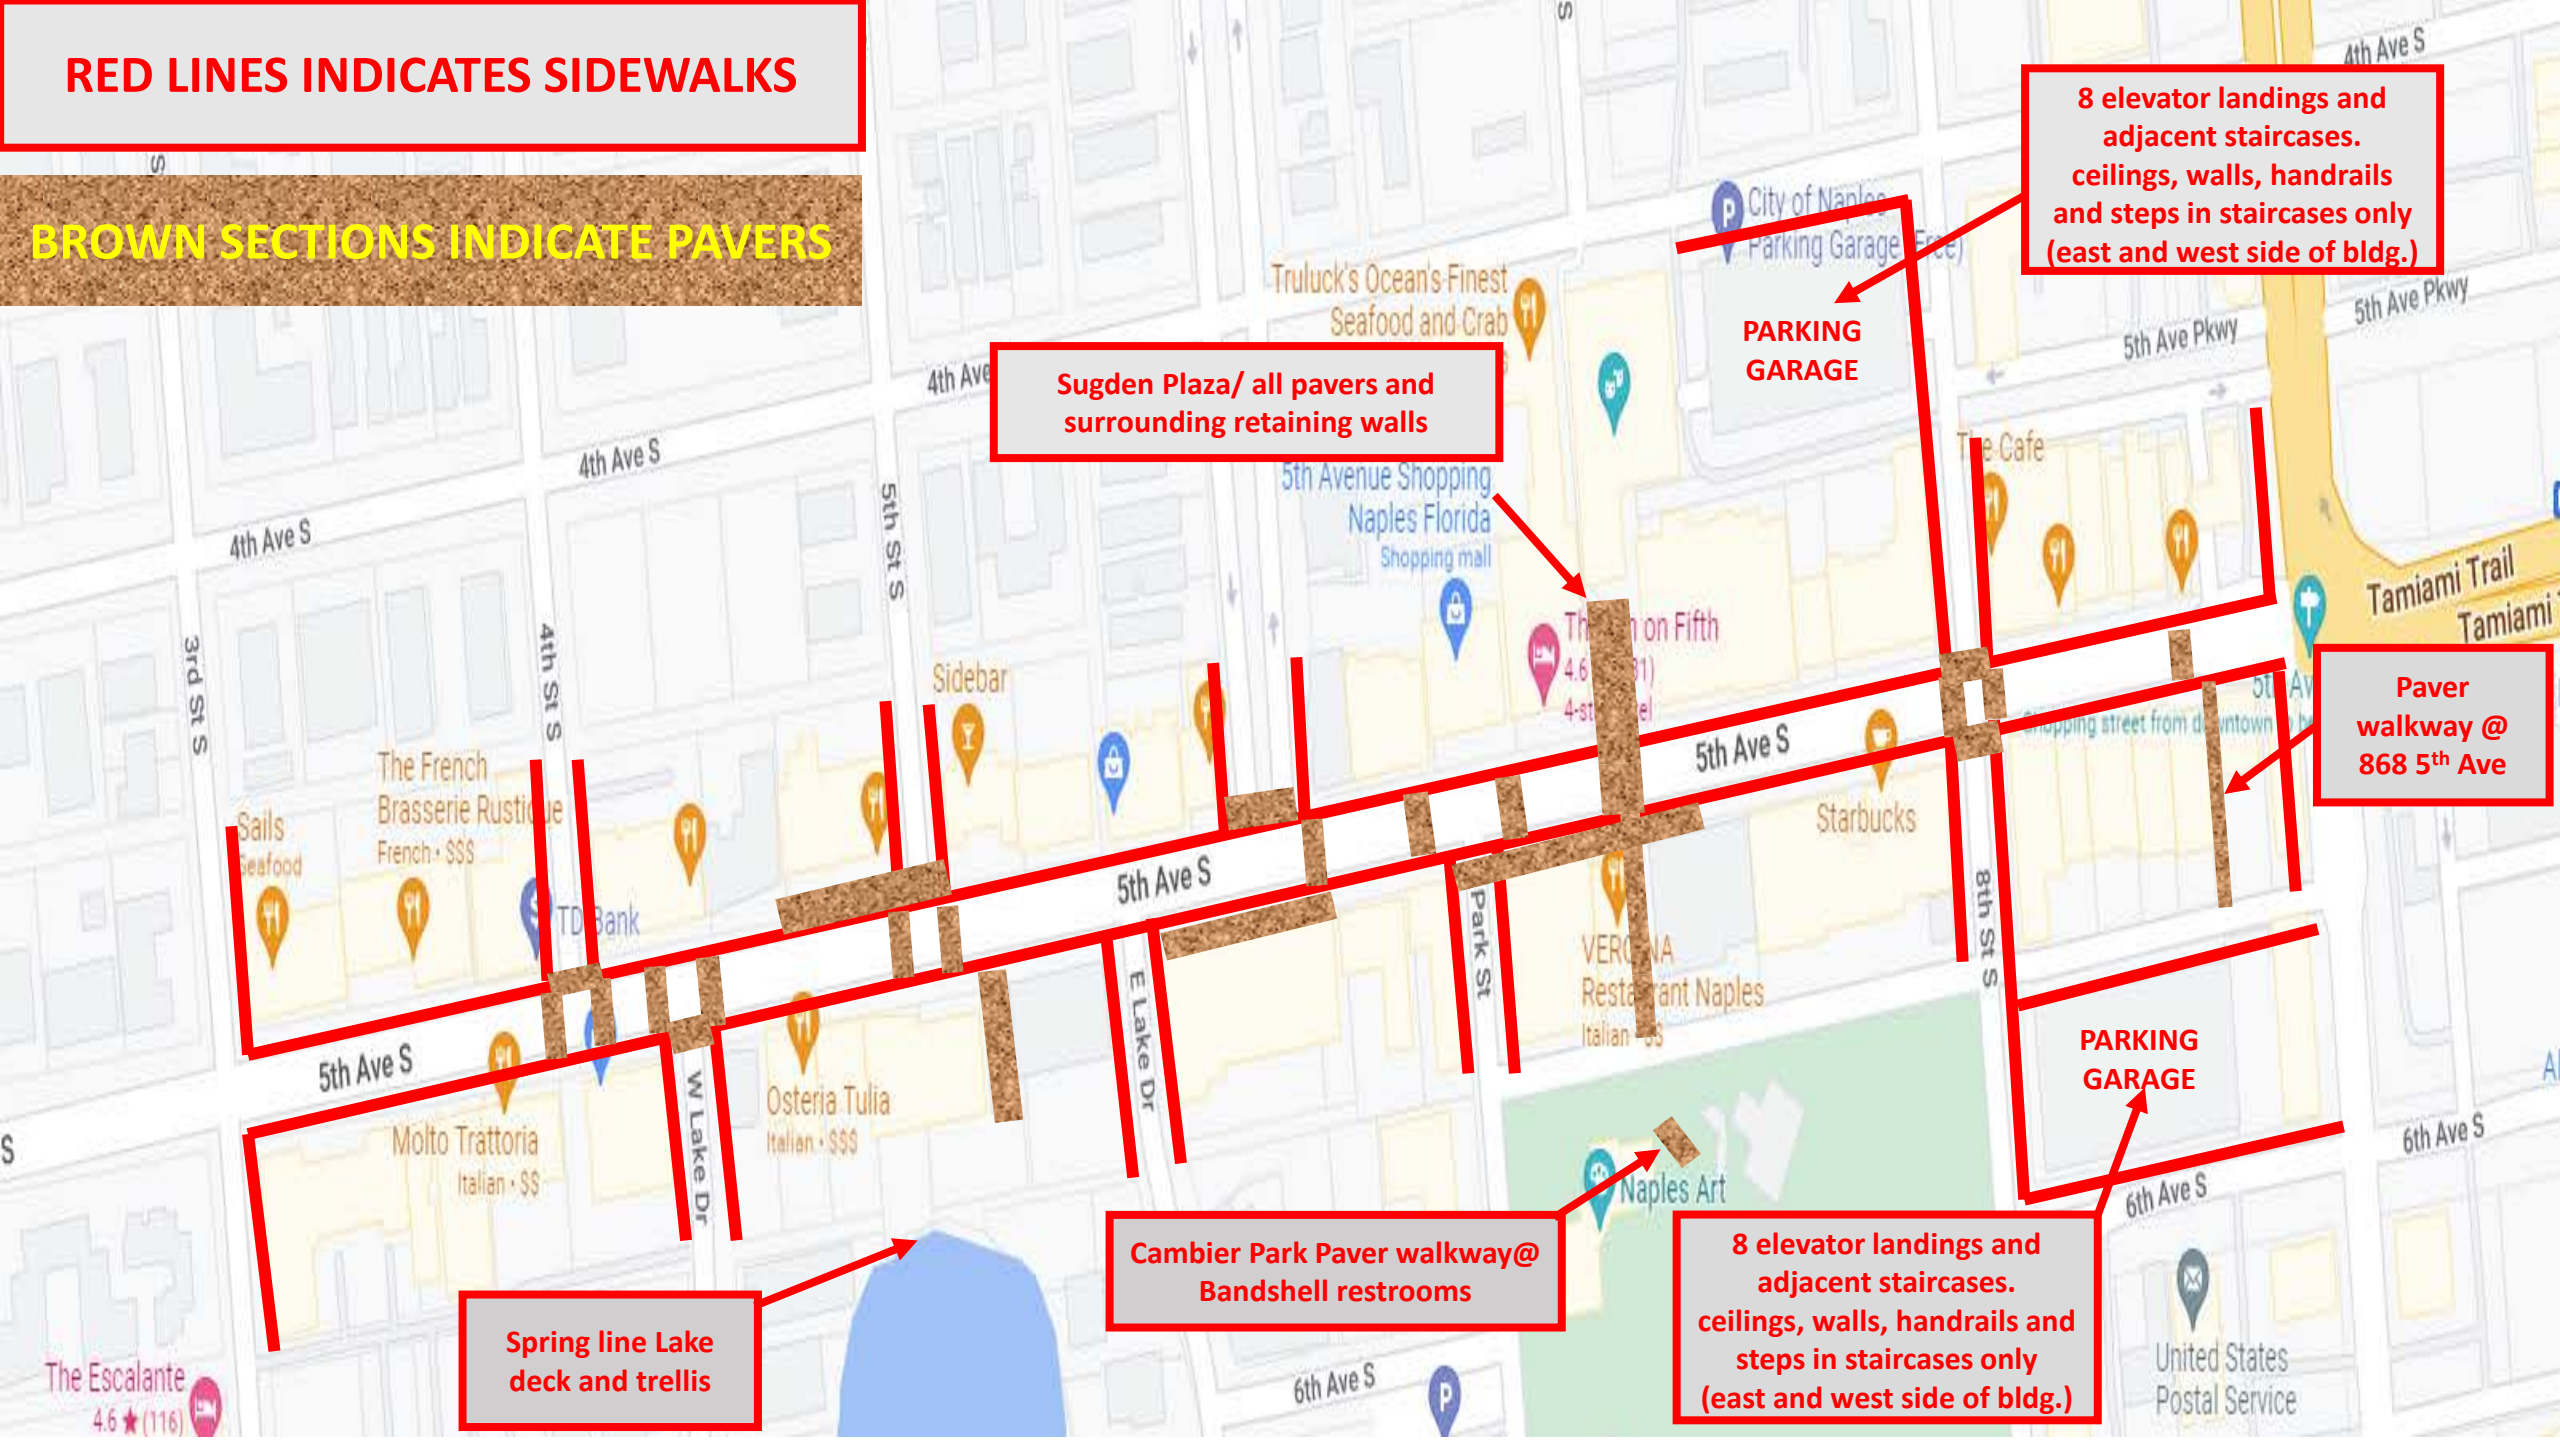

RED LINES INDICATES SIDEWALKS

BROWN SECTIONS INDICATE PAVERS

Sugden Plaza/ all pavers and surrounding retaining walls

8 elevator landings and adjacent staircases. ceilings, walls, handrails and steps in staircases only (east and west side of bldg.)

PARKING GARAGE

Paver walkway @ 868 5th Ave

PARKING GARAGE

Cambier Park Paver walkway @ Bandshell restrooms

8 elevator landings and adjacent staircases. ceilings, walls, handrails and steps in staircases only (east and west side of bldg.)

Spring line Lake deck and trellis